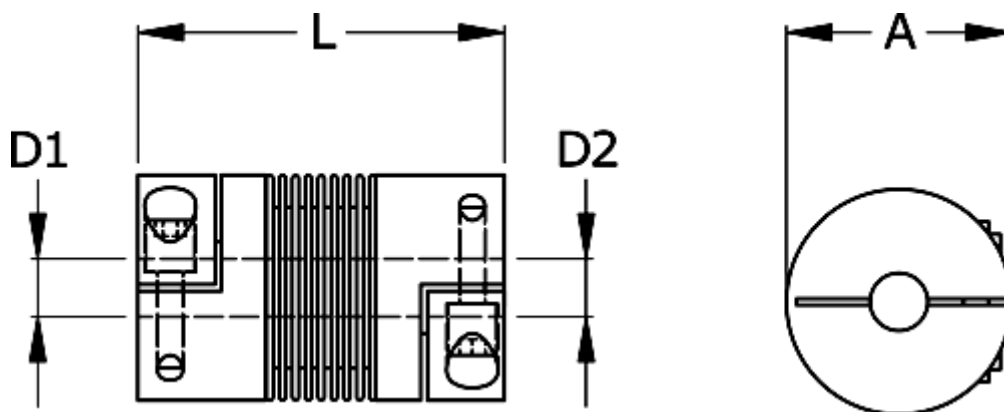

Data Sheet

Article number: 3330403001163040

Description: Bellow coupling type 4 size300
Length 116 mm, bore 30/40 mm

Measures

A	= 110
D1	= 30
D2	= 40
L	= 116
Nom. torque NM (Tkn)	= 300